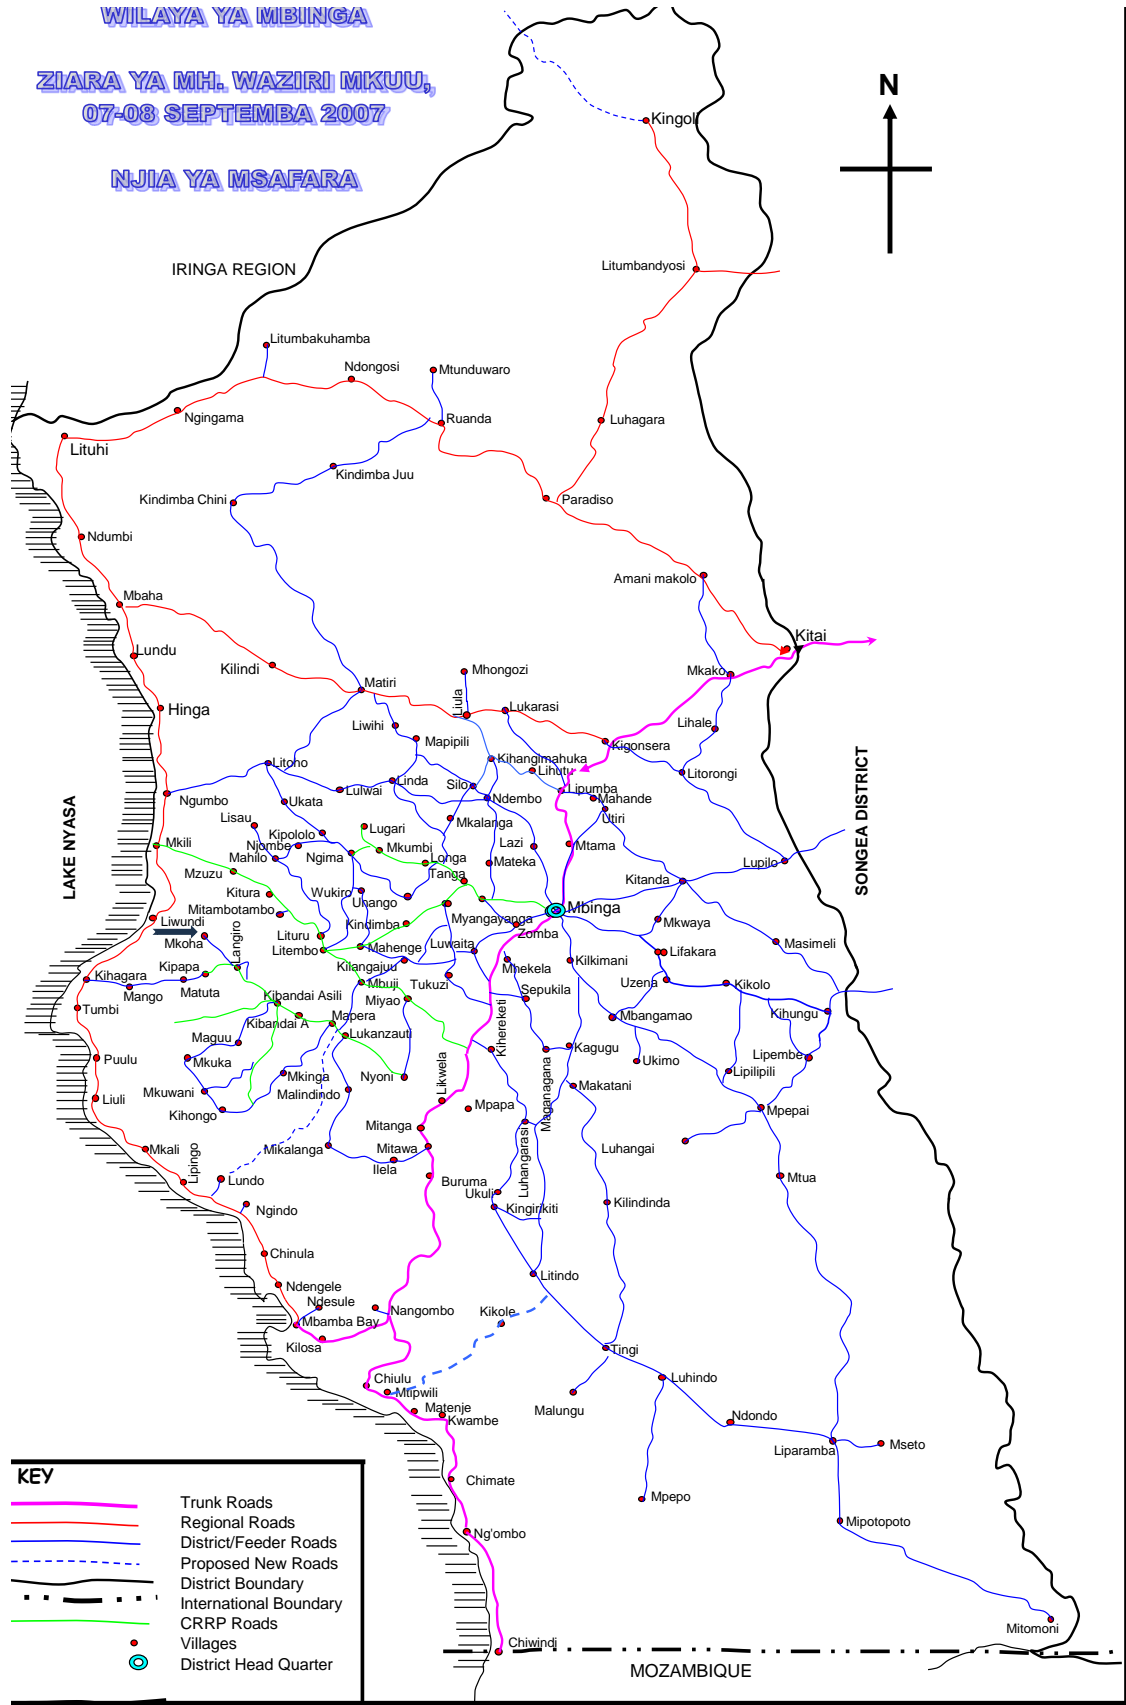

WILAYA YA MBINGA

ZIARA YA MH. WAZIRI MKUU,  
07-08 SEPTEMBER 2007

NJIA YA MSAFARA

KEY	
	Trunk Roads
	Regional Roads
	District/Feeder Roads
	Proposed New Roads
	District Boundary
	International Boundary
	CRRP Roads
	Villages
	District Head Quarter